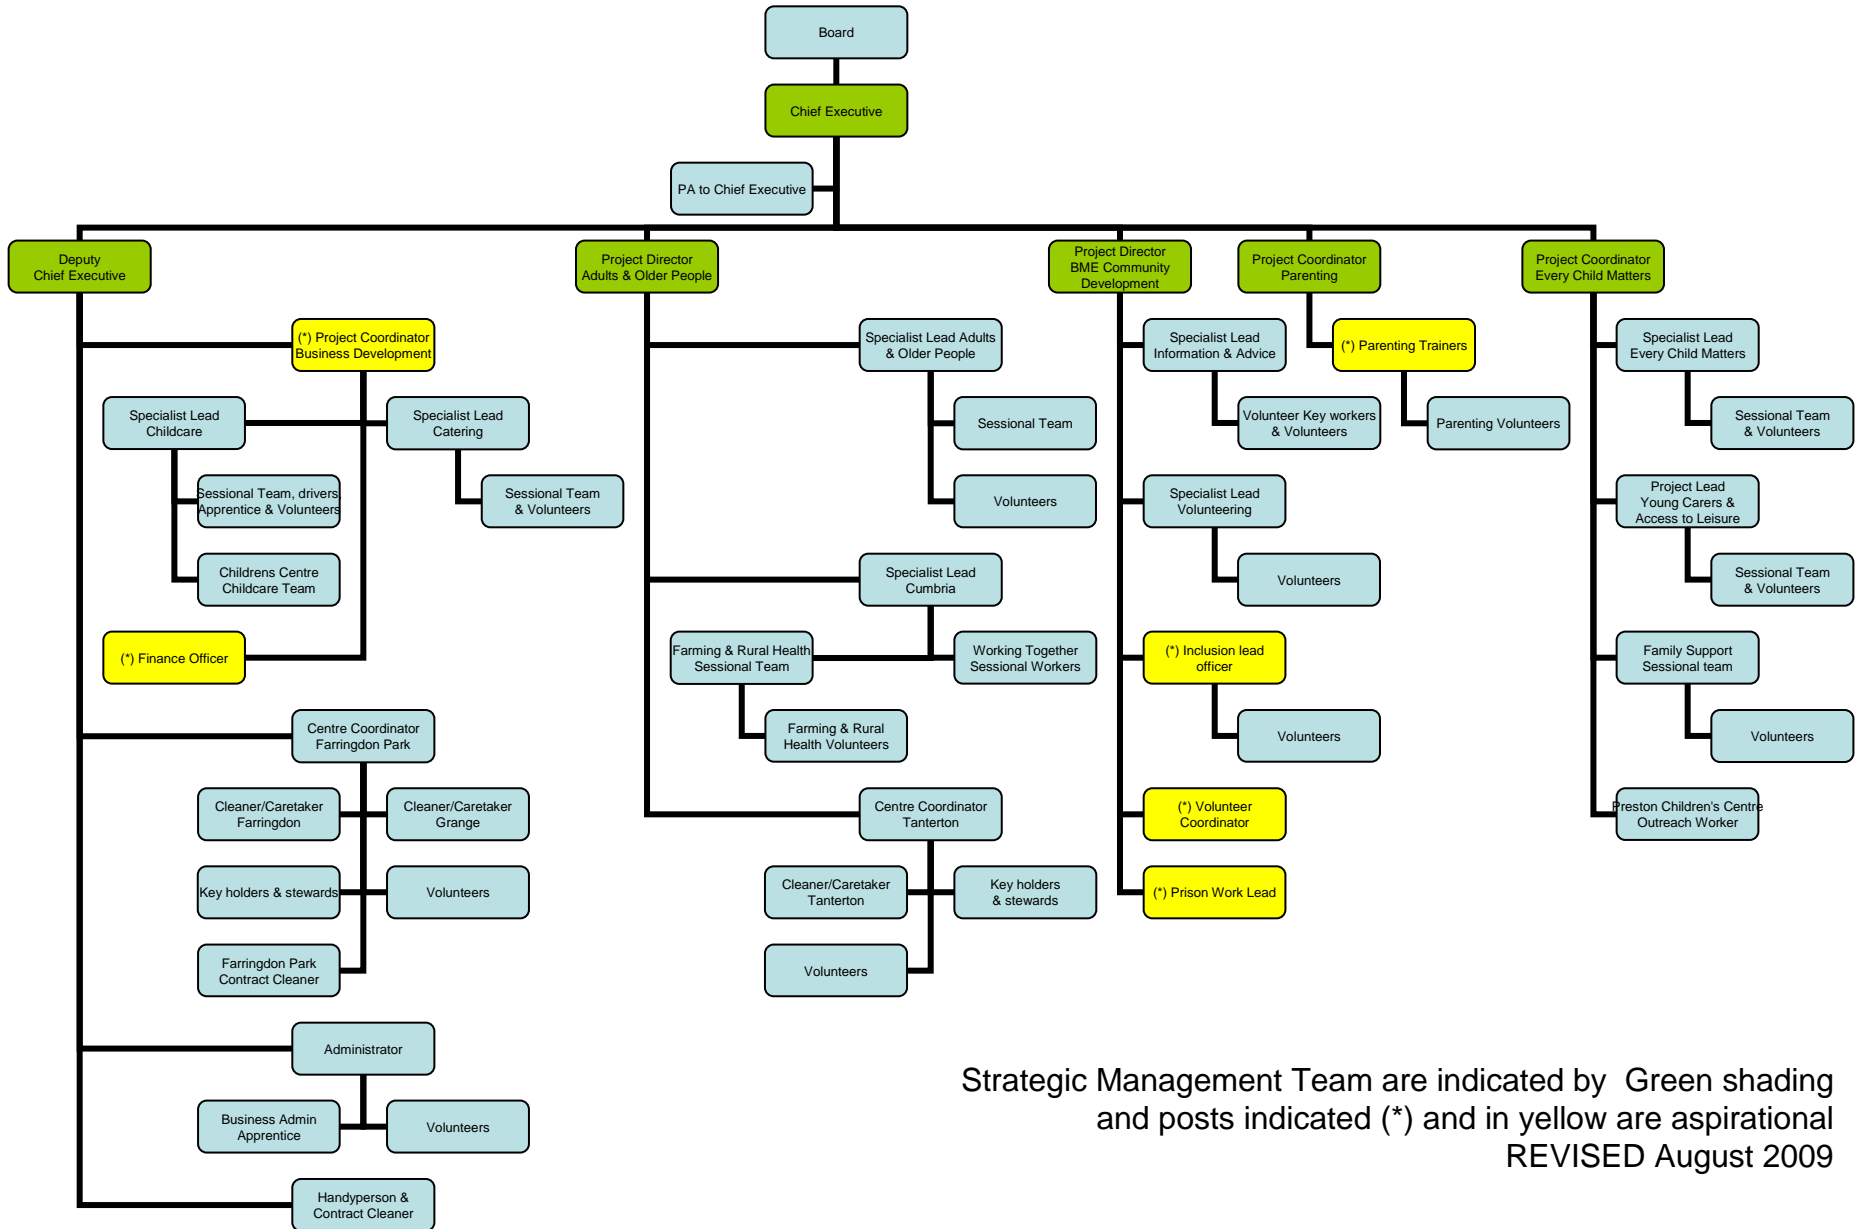

Signposts Multi Agency Resource Centre Limited Management Chart

Strategic Management Team are indicated by Green shading and posts indicated (*) and in yellow are aspirational
REVISED August 2009